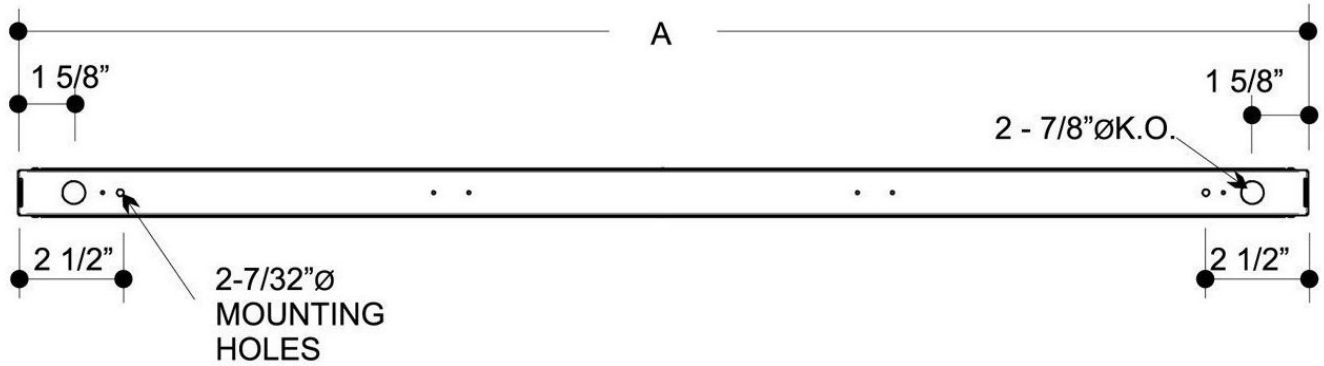

Part No.	# of Wires	Length	End Fitting	Finish	Voltage	Amps (TL Only)
WP - Whip	(Blank) 3 Wire	(Blank) 6 feet	(Blank) No Plug	BK - Black	(Blank) 120-277V	15 - 15 Amps
CS - Cordset	4 - 4 Wire	8 - 8 feet	P* - Standard Plug	WH - White	120 - 120V	20 - 20 Amps
	5 - 5 Wire	10 - 10 feet	TL* - Twist Lock		277 - 277V	
	6 - 6 Wire	12 - 12 feet			347 - 347V	
		15 - 15 feet			480 - 480V	

Dimensions and specifications subject to change without notice.

DIMENSIONS

Lamp Count 1

Lamp Count 2

Nominal Length	Actual Length A (in.)
1'	11 31/32"
1.25'	14 31/32"
2'	22 7/18"
3'	34 9/32"
4'	46 1/16"

Dimensions and specifications subject to change without notice.