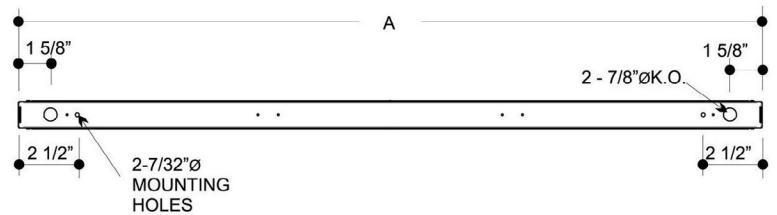

FEATURES & BENEFITS

- ◆ Standard finish is white
- ◆ Optional white reflectors available
- ◆ Advanced high efficiency T5 technology - (14W and higher)
- ◆ Available with one or two lamp configurations
- ◆ Available in lengths from 12 to 48 inches - (1', 1.25', 2', 3', 4' lengths)
- ◆ Continuous row mounting capability
- ◆ Pre-lamp available
- ◆ Shallow design
- ◆ Every fixture is individually tested
- ◆ **UL** listed for damp location

ORDERING DATA

EXAMPLE: 41SC-121MV

41SC		Lamp Size		Housing Type		Ballast Type		Options*	
Series	# of Lamps								
41SC	1 1 Lamp 2 2 Lamp	*06 T5 9"		Blank	Standard	MV	Multi-volt 120-277V	CP3	Cord & Plug
		*08 T5 12"				DMV	Dimming Multi-volt	F	Fused
		14 T5 22"				LED**	Wired 1 end hot for T8 LED Tubes	L1	Lamp included (T5-4100K cool white)
		21 T5 34"				LED-2E**	Wired 2 ends hot for T8 LED Tubes	RIF	Radio interference filter
		24 T5HO 22"							*Call for additional options
		39 T5HO 34"							
		54 T5HO 46"							

*1 lamp only

** Assembled with no ballast, Made for UL Listed self ballasted retrofit LED lamps

Lamp Count 1

Lamp Count 2

Nominal Length	Actual Length A (in.)
1'	11 31/32"
1.25'	14 31/32"
2'	22 7/18"
3'	34 9/32"
4'	46 1/16"

Dimensions and specifications subject to change without notice.