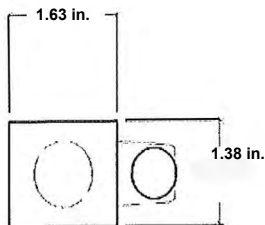

*1 lamp only

** Assembled with no ballast, Made for UL Listed self ballasted retrofit LED lamps

Lamp Count 1

Lamp Count 2

Nominal Length	Actual Length A (in.)
1'	11 31/32"
1.25'	14 31/32"
2'	22 7/18"
3'	34 9/32"
4'	46 1/16"