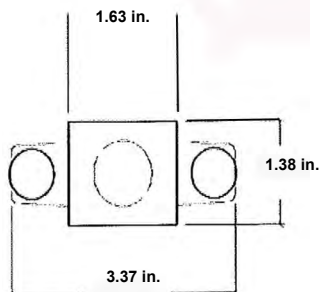

FEATURES & BENEFITS

- ◆ Standard finish is white
- ◆ Optional white reflectors available
- ◆ Advanced high efficiency T5 technology - (14W and higher)
- ◆ Available with one or two lamp configurations
- ◆ Available in lengths from 12 to 48 inches - (1', 1.25', 2', 3', 4' lengths)
- ◆ Continuous row mounting capability
- ◆ Pre-lamp available
- ◆ Shallow design
- ◆ Every fixture is individually tested
- ◆ **UL** listed for damp location

ORDERING DATA

EXAMPLE: 41SC-121MV

41SC		Lamp Size		Housing Type		Ballast Type		Options*	
Series	# of Lamps								
41SC	1 1 Lamp 2 2 Lamp	*06 T5 9"		Blank	Standard	MV	Multi-volt 120-277V	CP3	Cord & Plug
		*08 T5 12"				DMV	Dimming Multi-volt	F	Fused
		14 T5 22"				LED**	Wired 1 end hot for T8 LED Tubes	L1	Lamp included (T5-4100K cool white)
		21 T5 34"				LED-2E**	Wired 2 ends hot for T8 LED Tubes	RIF	Radio interference filter
		24 T5HO 22"							*Call for additional options
		39 T5HO 34"							
		54 T5HO 46"							

*1 lamp only

** Assembled with no ballast, Made for UL Listed self ballasted retrofit LED lamps

Lamp Count 1

Lamp Count 2

Nominal Length	Actual Length A (in.)
1'	11 31/32"
1.25'	14 31/32"
2'	22 7/18"
3'	34 9/32"
4'	46 1/16"

Dimensions and specifications subject to change without notice.