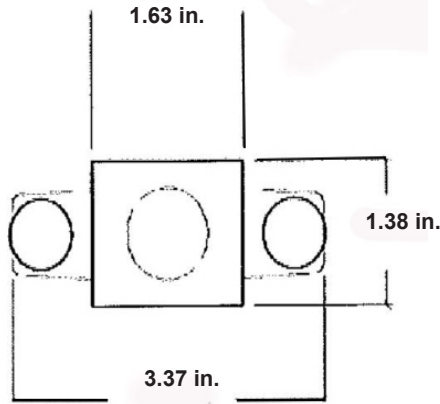

FEATURES & BENEFITS

- ◆ Standard finish is white
- ◆ Optional white reflectors available
- ◆ Advanced high efficiency T5 technology - (14W and higher)
- ◆ Available with one or two lamp configurations
- ◆ Available in lengths from 12 to 48 inches - (1', 1.25', 2', 3', 4' lengths)
- ◆ Continuous row mounting capability
- ◆ Pre-lamp available
- ◆ Shallow design
- ◆ Every fixture is individually tested
- ◆ **UL** listed for damp location

Part No.	# of Wires	Length	End Fitting	Finish	Voltage	Amps (TL Only)
WP - Whip	(Blank) 3 Wire	(Blank) 6 feet	(Blank) No Plug	BK - Black	(Blank) 120-277V	15 - 15 Amps
CS - Cordset	4 - 4 Wire	8 - 8 feet	P* - Standard Plug	WH - White	120 - 120V	20 - 20 Amps
	5 - 5 Wire	10 - 10 feet	TL* - Twist Lock		277 - 277V	
	6 - 6 Wire	12 - 12 feet			347 - 347V	
		15 - 15 feet			480 - 480V	

Dimensions and specifications subject to change without notice.

DIMENSIONS

Lamp Count 1

Lamp Count 2

Nominal Length	Actual Length A (in.)
1'	11 31/32"
1.25'	14 31/32"
2'	22 7/18"
3'	34 9/32"
4'	46 1/16"

Dimensions and specifications subject to change without notice.