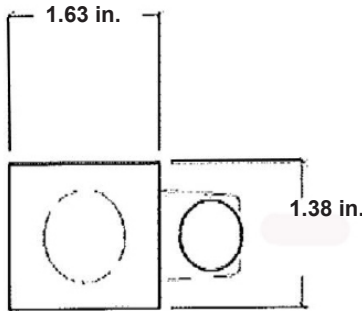

Part No.	# of Wires	Length	End Fitting	Finish	Voltage	Amps (TL Only)
WP - Whip	(Blank) 3 Wire	(Blank) 6 feet	(Blank) No Plug	BK - Black	(Blank) 120-277V	15 - 15 Amps
CS - Cordset	4 - 4 Wire	8 - 8 feet	P* - Standard Plug	WH - White	120 - 120V	20 - 20 Amps
	5 - 5 Wire	10 - 10 feet	TL* - Twist Lock		277 - 277V	
	6 - 6 Wire	12 - 12 feet			347 - 347V	
		15 - 15 feet			480 - 480V	

Dimensions and specifications subject to change without notice.

DIMENSIONS

Lamp Count 1

Lamp Count 2

Nominal Length	Actual Length A (in.)
1'	11 31/32"
1.25'	14 31/32"
2'	22 7/18"
3'	34 9/32"
4'	46 1/16"

Dimensions and specifications subject to change without notice.