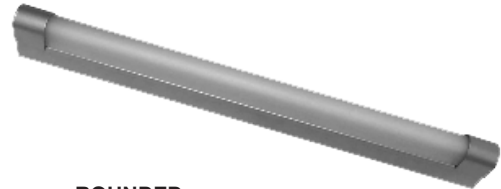

### APPLICATIONS

Full body micro silhouette makes a bold statement with a minimal design in brushed nickel powder coated finish (consult factory for other finishes). Scaled to the LED the matte white diffuser surrounds the diodes for soft lighting. Brushed nickel fixture can be surface mounted on wall or ceiling or pendant mounted with specially engineered cable mounting kit.

### FEATURES & BENEFITS

- ◆ Fully assembled housing is formed and welded, 22 gauge steel, chemically treated to resist corrosion and enhance paint adhesion
- ◆ Clean body - No knock-outs on sides or ends.
- ◆ Knockouts on back accept standard electrical fittings (by others). Consult factory for other locations.
- ◆ Surface mount or pendant mount; horizontal or vertical
- ◆ L70 ≥ 60,000hrs Min 80CRI
- ◆ cETL<sub>us</sub> Listed

SQUARED

ROUNDED