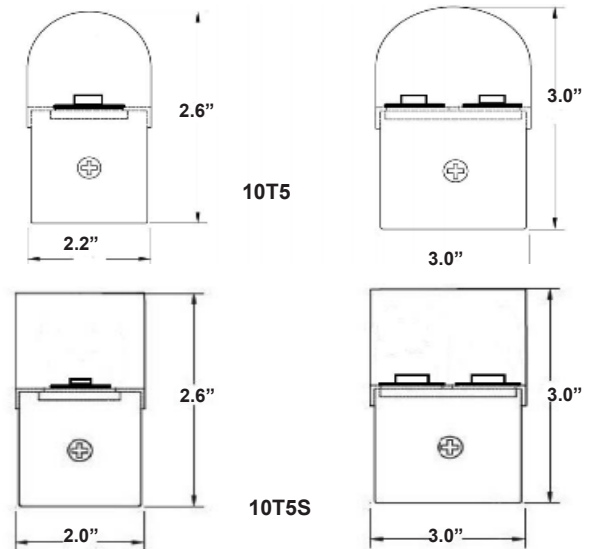

Dimensions and specifications subject to change without notice.

CAT#	
JOB NAME	
TYPE