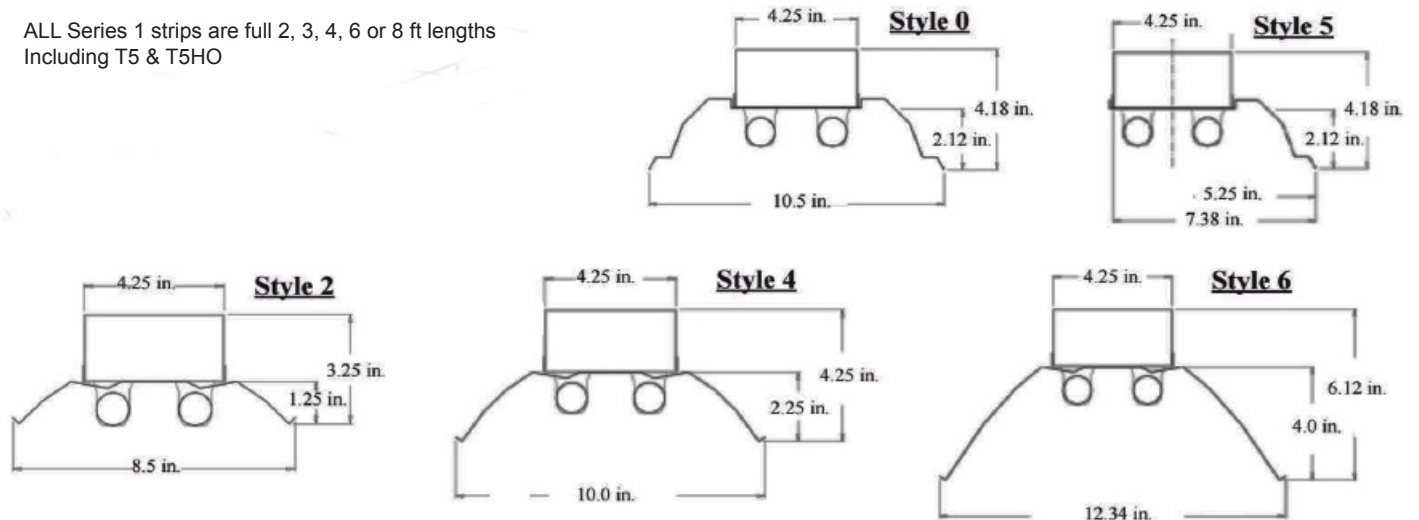

## DIMENSIONS

### END VIEWS

1 and 2 Light

3 and 4 Light

### REFLECTOR STYLES

ALL Series 1 strips are full 2, 3, 4, 6 or 8 ft lengths Including T5 & T5HO

Dimensions and specifications subject to change without notice.

◆ 800-444-WATT ◆ www.mobern.com ◆  
8200 Stayton Dr., Ste. 500, Jessup, MD 20794