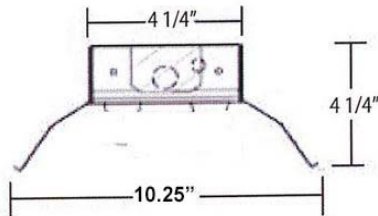

### ORDERING DATA

**EXAMPLE: 1-48LED48DMV40**

1	LED																																			
Series	Size		Gear	Wattages/Lumens		Driver		Color Temp		Options																										
1 Strip Industrial Hooded	48	48" long	LED	<u>4 Ft.</u>		DMV	120-277V Multivolt 0-10V Dimmable	30	3000K	OS	Occupancy Sensor																									
				24	24 Watts							3475 Lumens	SDMV	Step dimming Multivolt	35	3500K	CS	Cord 18/3 6'																		
				30	30 Watts							4310 Lumens							DHV	347-480VAC 0-10V Dimming	40	4000K	EM	Emergency Battery Pack 10W ~ 1700 Lumens												
				35	35 Watts							4920 Lumens													D347V	347VAC 0-10V Dimming	50	5000K	EM7	Emergency Battery Pack 7W ~ 1300 Lumens						
				48	48 Watts							6475 Lumens																			TDMV	Triac Dimming 120-277VAC			EM5	Emergency Battery Pack 5W ~ 850 Lumens
				57	57 Watts							7755 Lumens																								
	<u>8 Ft.</u>		70	70 Watts	9840 Lumens	D277	Triac Dimming 277VAC																													
	24	24 Watts									3475 Lumens																									
	48	48 Watts									6475 Lumens																									
	57	57 Watts									7755 Lumens																									
	70	70 Watts									9840 Lumens																									
	97	97 Watts									12950 Lumens																									
118	118 Watts	15510 Lumens																																		

### ACCESSORIES

Accessories Sold Separately

A71-Wire Guard - (order 2 for 8ft. Fixture)

*Cord & Whip Ordering Chart (Add to End of Fixture Part Number)						
Part No.	# of Wires	Length	End Fitting	Finish	Voltage	Amps (TL Only)
WP - Whip	(Blank) 3 Wire	(Blank) 6 feet	(Blank) No Plug	BK - Black	(Blank) 120-277V	15 - 15 Amps
CS - Cordset	4 - 4 Wire	8 - 8 feet	P* - Standard	WH - White	120 - 120V	20 - 20 Amps
	5 - 5 Wire	10 - 10 feet	Plug		277 - 277V	
	6 - 6 Wire	12 - 12 feet	TL* - Twist Lock		347 - 347V	
		15 - 15 feet			480 - 480V	